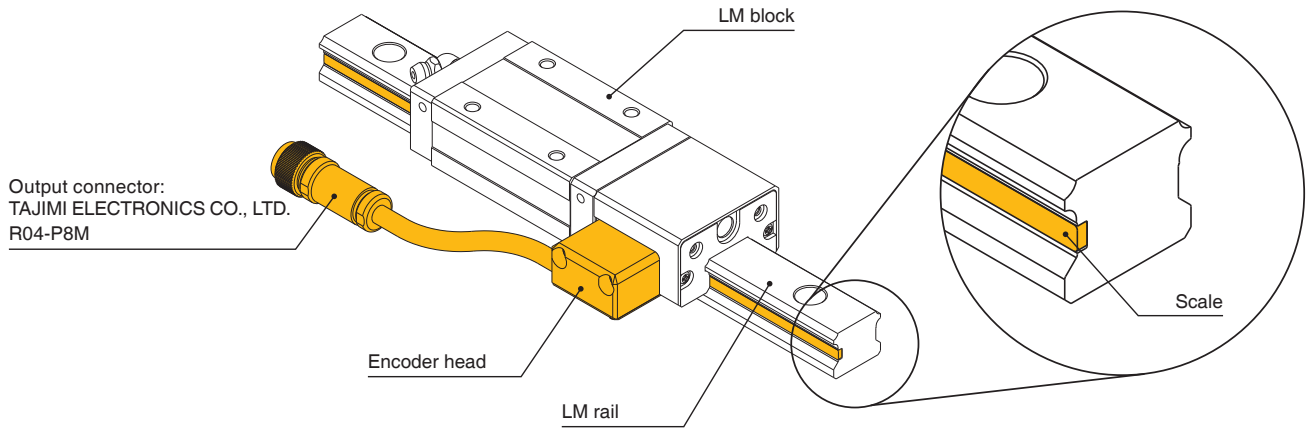

LM Guide with Linear Encoder

SHS-LE

Enables Compact Machine Designs

- Combines the global standard Model SHS and a THK linear encoder
- Makes design and assembly easier (see below)
- Enables compact machine designs (see below)

The images are illustrative examples of LM Guide installations.

- Makes design and assembly easier because magnetic scale is not required
- Enables compact machine designs

Components/Structure

Shapes of Connector and Pin assignment

Pin assignment		Pin signal	
Encoder	Extension cable (output side)	Encoder	Extension cable (output side)
A	1	A=+5V	2=SG
B	2	B=PA	5=/PB
C	3	C=/PA	6=/PA
D	4	D=SG	7=+5V
E	5	E=PB	8=+5V
F	6	F=/PB	9=SG
G	7	G= -	13=PB
H	8	H=FG	14=PA

Round connector 8-pin

D-Sub 15 pin

Dimensions/Lineup

Unit: mm

Linear Encoder Specifications

Encoder	Incremental magnetic encoder
Resolution(μm)	1/5/10
Positioning repeatability	± Resolution or less
Power supply	5V ± 5%
Output	Incremental A-B phase differential output EIA-422 line driver
Encoder head protection rating	IP67
Cable length (mm)	500 (extension cables are available)
Standard compliance	CE