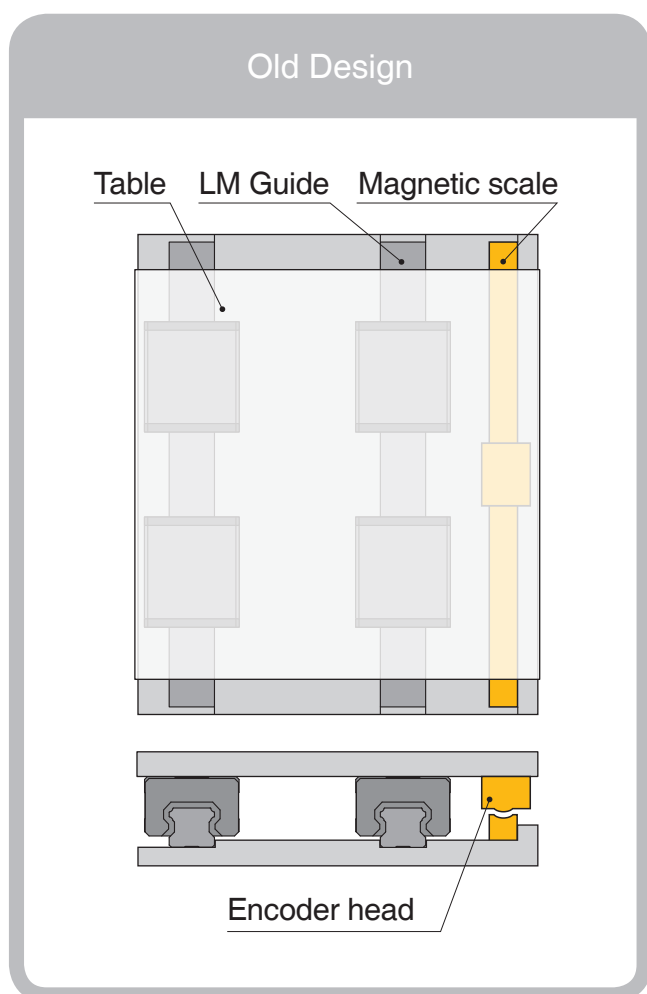

LM Guide with Linear Encoder

SHS-LE

Enables Compact Machine Designs

- Combines the global standard Model SHS and a THK linear encoder
- Makes design and assembly easier (see below)
- Enables compact machine designs (see below)

The images are illustrative examples of LM Guide installations.

- Makes design and assembly easier because magnetic scale is not required
- Enables compact machine designs

Components/Structure

Shapes of Connector and Pin assignment

Pin assignment		Pin signal	
Encoder	Extension cable (output side)	Encoder	Extension cable (output side)
A	1	A=+5V	2=SG
B	2	B=PA	5=/PB
C	3	C=/PA	6=/PA
D	4	D=SG	7=+5V
E	5	E=PB	8=+5V
F	6	F=/PB	9=SG
G	7	G= -	13=PB
H	8	H=FG	14=PA

Round connector 8-pin

D-Sub 15 pin

Dimensions/Lineup

Unit: mm

Linear Encoder Specifications

Encoder	Incremental magnetic encoder
Resolution(μm)	1/5/10
Positioning repeatability	± Resolution or less
Power supply	5V ± 5%
Output	Incremental A-B phase differential output EIA-422 line driver
Encoder head protection rating	IP67
Cable length (mm)	500 (extension cables are available)
Standard compliance	CE