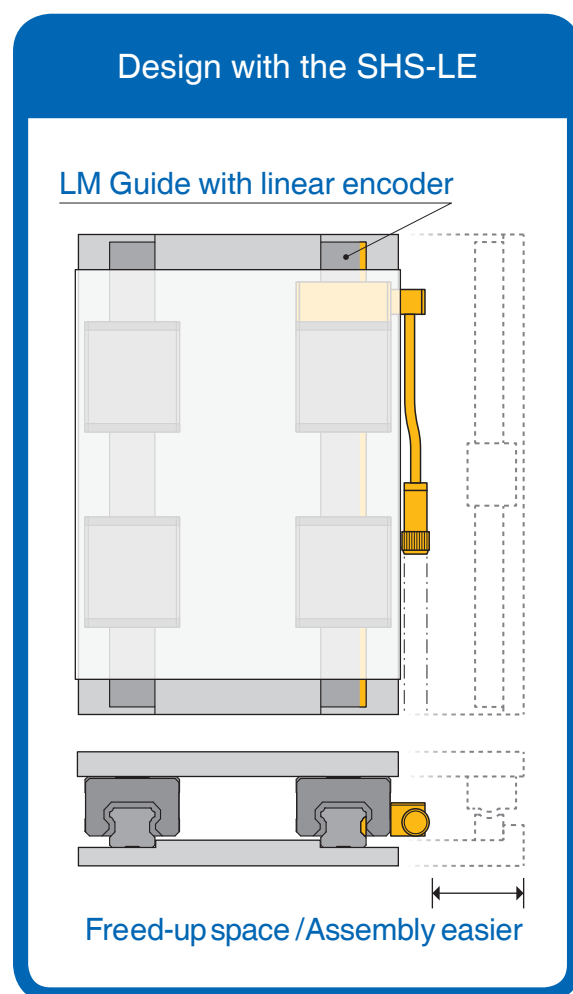

LM Guide with Linear Encoder

SHS-LE

Enables Compact Machine Designs

- Combines the global standard Model SHS and a THK linear encoder
- Makes design and assembly easier (see below)
- Enables compact machine designs (see below)

The images are illustrative examples of LM Guide installations.

- Makes design and assembly easier because magnetic scale is not required
- Enables compact machine designs

Components/Structure

Shapes of Connector and Pin assignment

Pin assignment		Pin signal	
Encoder	Extension cable (output side)	Encoder	Extension cable (output side)
A	1	A=+5V	2=SG
B	2	B=PA	5=/PB
C	3	C=/PA	6=/PA
D	4	D=SG	7=+5V
E	5	E=PB	8=+5V
F	6	F=/PB	9=SG
G	7	G= -	13=PB
H	8	H=FG	14=PA

Round connector 8-pin

D-Sub 15 pin

Dimensions/Lineup

Unit: mm

Linear Encoder Specifications

Encoder	Incremental magnetic encoder
Resolution(μm)	1/5/10
Positioning repeatability	± Resolution or less
Power supply	5V ± 5%
Output	Incremental A-B phase differential output EIA-422 line driver
Encoder head protection rating	IP67
Cable length (mm)	500 (extension cables are available)
Standard compliance	CE