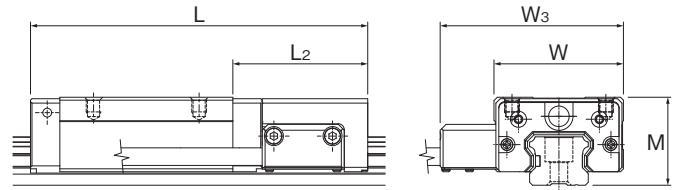

The images are illustrative examples of LM Guide installations.

- Makes design and assembly easier because magnetic scale is not required
- Enables compact machine designs

Components/Structure

Shapes of Connector and Pin assignment

Pin assignment		Pin signal	
Encoder	Extension cable (output side)	Encoder	Extension cable (output side)
A	1	A=+5V	2=SG
B	2	B=PA	5=/PB
C	3	C=/PA	6=/PA
D	4	D=SG	7=+5V
E	5	E=PB	8=+5V
F	6	F=/PB	9=SG
G	7	G= -	13=PB
H	8	H=FG	14=PA

Round connector 8-pin

D-Sub 15 pin

Dimensions/Lineup

Unit: mm

Linear Encoder Specifications

Encoder	Incremental magnetic encoder
Resolution(μm)	1/5/10
Positioning repeatability	± Resolution or less
Power supply	5V ± 5%
Output	Incremental A-B phase differential output EIA-422 line driver
Encoder head protection rating	IP67
Cable length (mm)	500 (extension cables are available)
Standard compliance	CE

Model No.		Height M	Width		Length	
			W	W ₃	L	L ₂
SHS20LE	C (LC)	30	63	72	115(134)	46
	V (LV)	30	44	62.5	115(134)	46
SHS25LE	C (LC)	36	70	76.3	129(146)	47.5
	R (LR)	40	48	65.3	129(146)	47.5
SHS30LE	V (LV)	36	48	65.3	129(146)	47.5
	C (LC)	42	90	88.3	143(168)	50
SHS35LE	R (LR)	45	60	73.3	143(168)	50
	V (LV)	42	60	73.3	143(168)	50
SHS45LE	C (LC)	48	100	96	162(192)	54.5
	R (LR)	55	70	81	162(192)	54.5
	V (LV)	48	70	81	162(192)	54.5
SHS45LE	C (LC)	60	120	111.3	180(214)	57
	R (LR)	70	86	94.3	180(214)	57
	V (LV)	60	86	94.3	180(214)	57