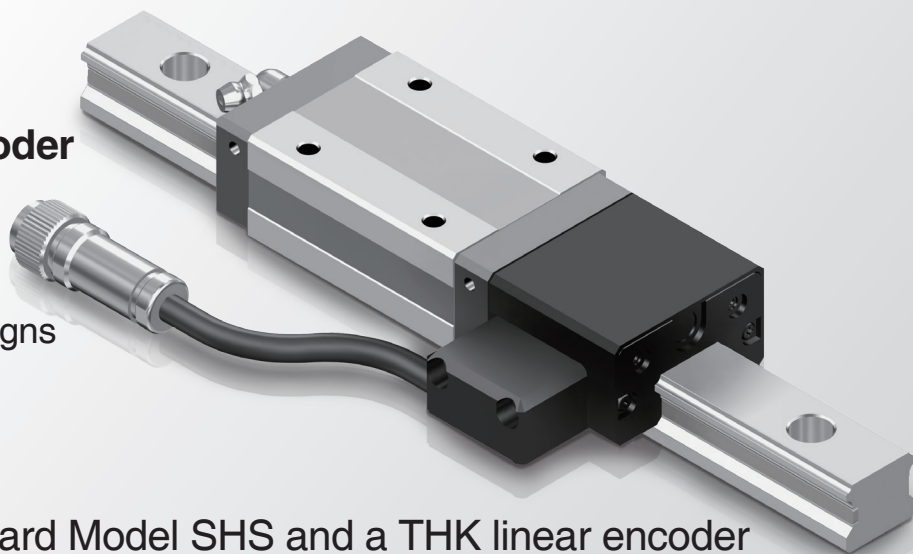

LM Guide with Linear Encoder

SHS-LE

Enables Compact Machine Designs

- Combines the global standard Model SHS and a THK linear encoder
- Makes design and assembly easier (see below)
- Enables compact machine designs (see below)

The images are illustrative examples of LM Guide installations.

- Makes design and assembly easier because magnetic scale is not required
- Enables compact machine designs

Components/Structure

Shapes of Connector and Pin assignment

Pin assignment		Pin signal	
Encoder	Extension cable (output side)	Encoder	Extension cable (output side)
A	1	A=+5V	2=SG
B	2	B=PA	5=/PB
C	3	C=/PA	6=/PA
D	4	D=SG	7=+5V
E	5	E=PB	8=+5V
F	6	F=/PB	9=SG
G	7	G= -	13=PB
H	8	H=FG	14=PA

Round connector 8-pin

D-Sub 15 pin

Dimensions/Lineup

Unit: mm

Linear Encoder Specifications

Encoder	Incremental magnetic encoder
Resolution(μm)	1/5/10
Positioning repeatability	± Resolution or less
Power supply	5V ± 5%
Output	Incremental A-B phase differential output EIA-422 line driver
Encoder head protection rating	IP67
Cable length (mm)	500 (extension cables are available)
Standard compliance	CE